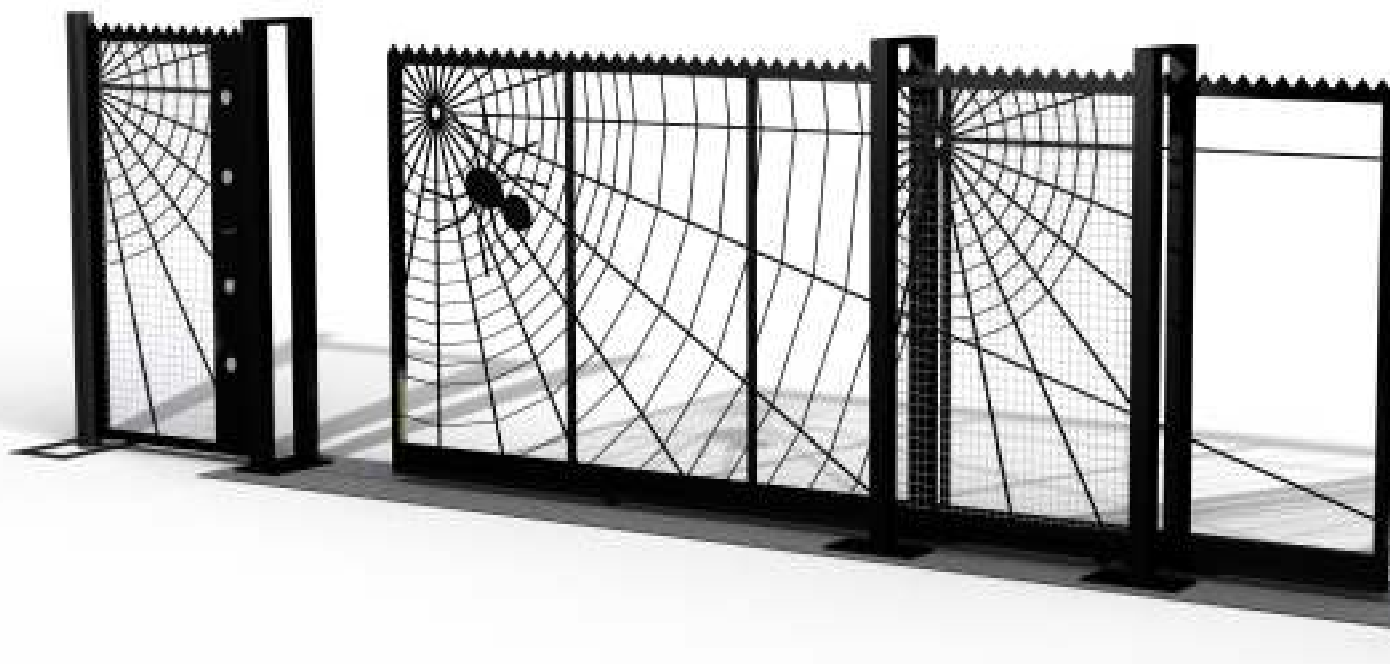

PRO-GLIDE Series 30 Tracked Customised Gate

PG30-TC

Procter Fencing Systems.
Isabella Road,
Garforth
Leeds LS25 2DY
Tel. 02920 855 756 Fax. 0113 287 6284
enquiries@slidingentrancegates.co.uk
www.slidingentrancegates.co.uk

Procter Fencing Systems.
11. Pantglas Ind Est,
Bedwas
Caerphilly. CF83 8XD
Tel. 02920 855 756 Fax. 02920 888 544
enquiries@slidingentrancegates.co.uk
www.slidingentrancegates.co.uk

PG30-TC